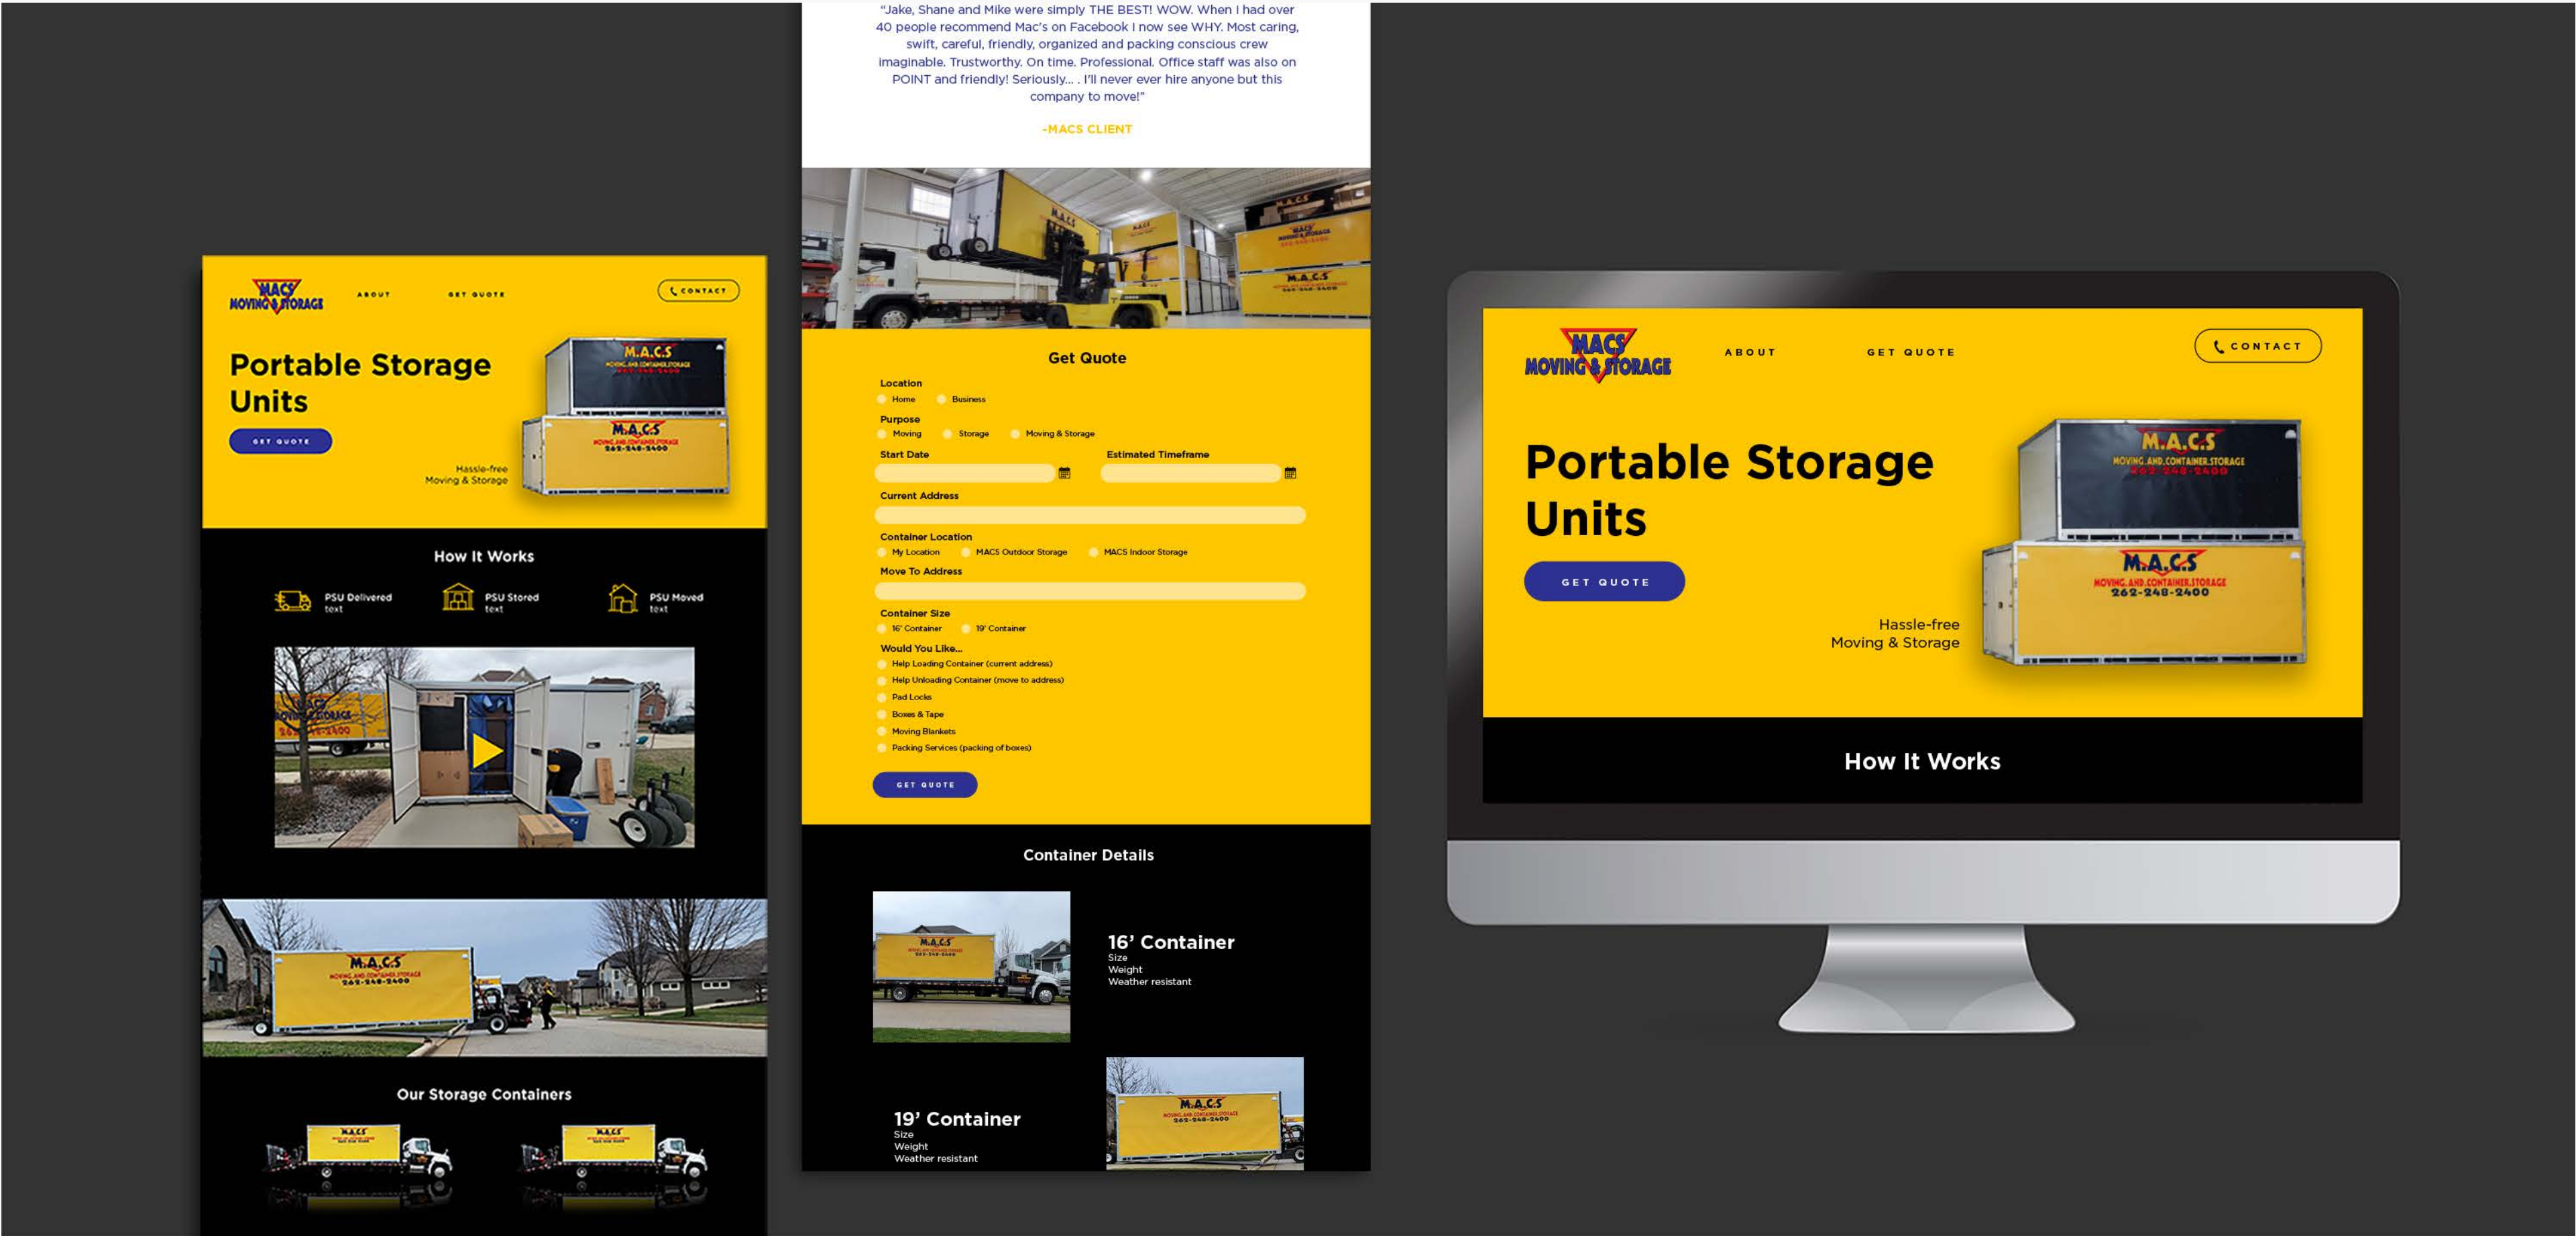

Evolve

LOGO / BRANDING

Subaru
ILLUSTRATION

NOLA Pedal Barge

LOGO / MERCH

Lark Naturals
ART DIRECTION / LOGO

"Jake, Shane and Mike were simply THE BEST! WOW. When I had over 40 people recommend Mac's on Facebook I now see WHY. Most caring, swift, careful, friendly, organized and packing conscious crew imaginable. Trustworthy. On time. Professional. Office staff was also on POINT and friendly! Seriously... I'll never ever hire anyone but this company to move!"