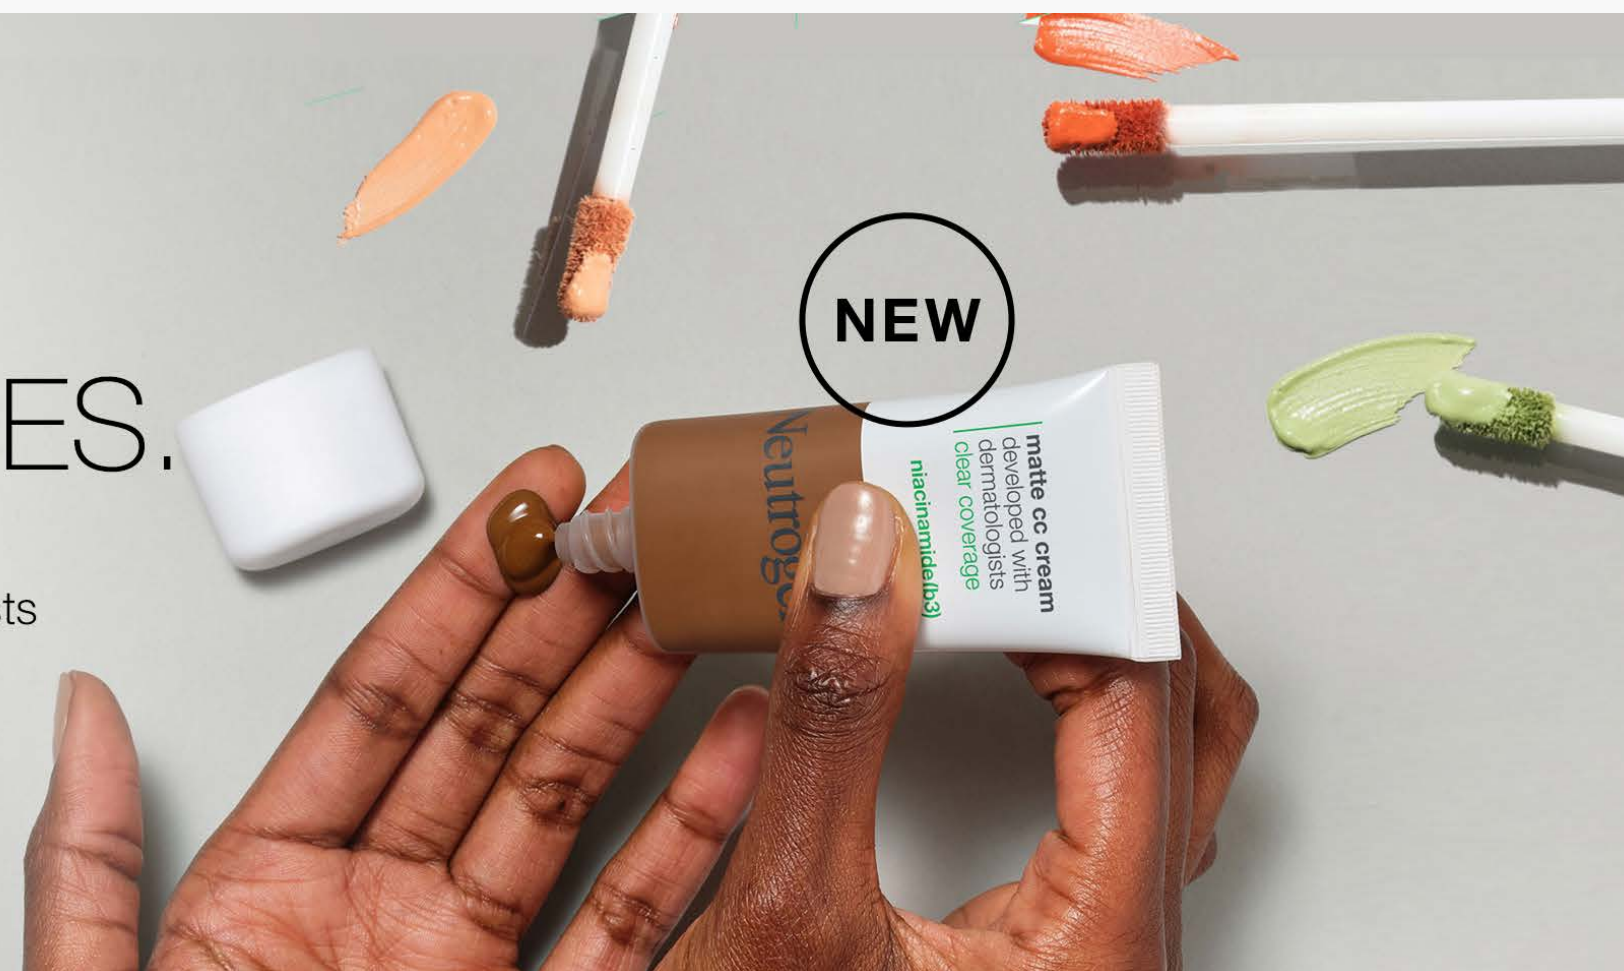

Neutrogena® Clear Coverage.
Makeup developed with dermatologists
that covers your acne without
making it worse.

SHOP NOW

BUY 1, GET 1 50% OFF

THE ANTI-WRINKLE SALE

Save on facial moisturizers and serums for
a limited time.