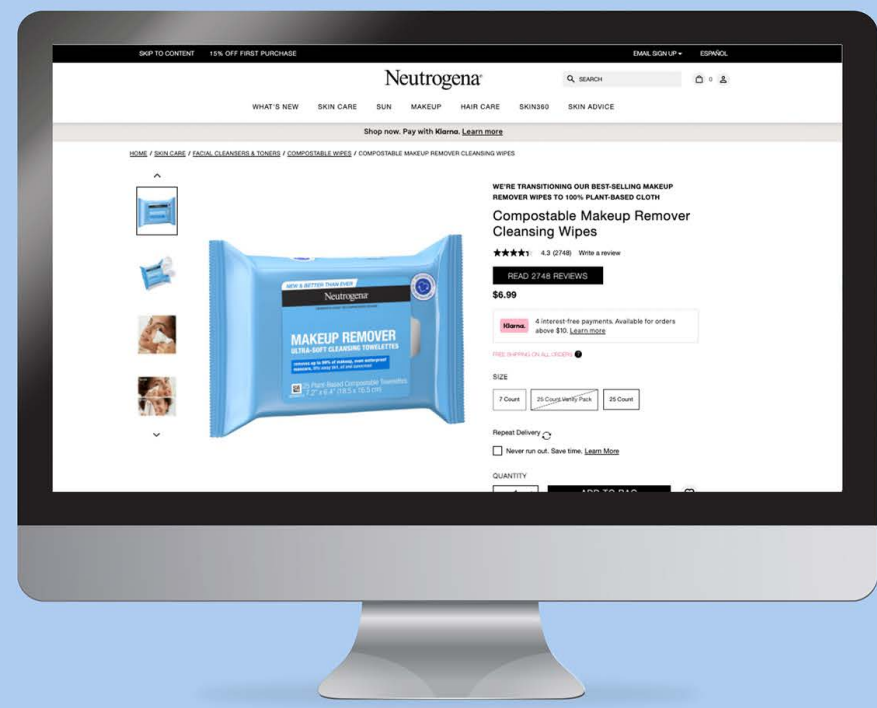

Neutrogena

ART DIRECTION / EMAIL / WEB DESIGN