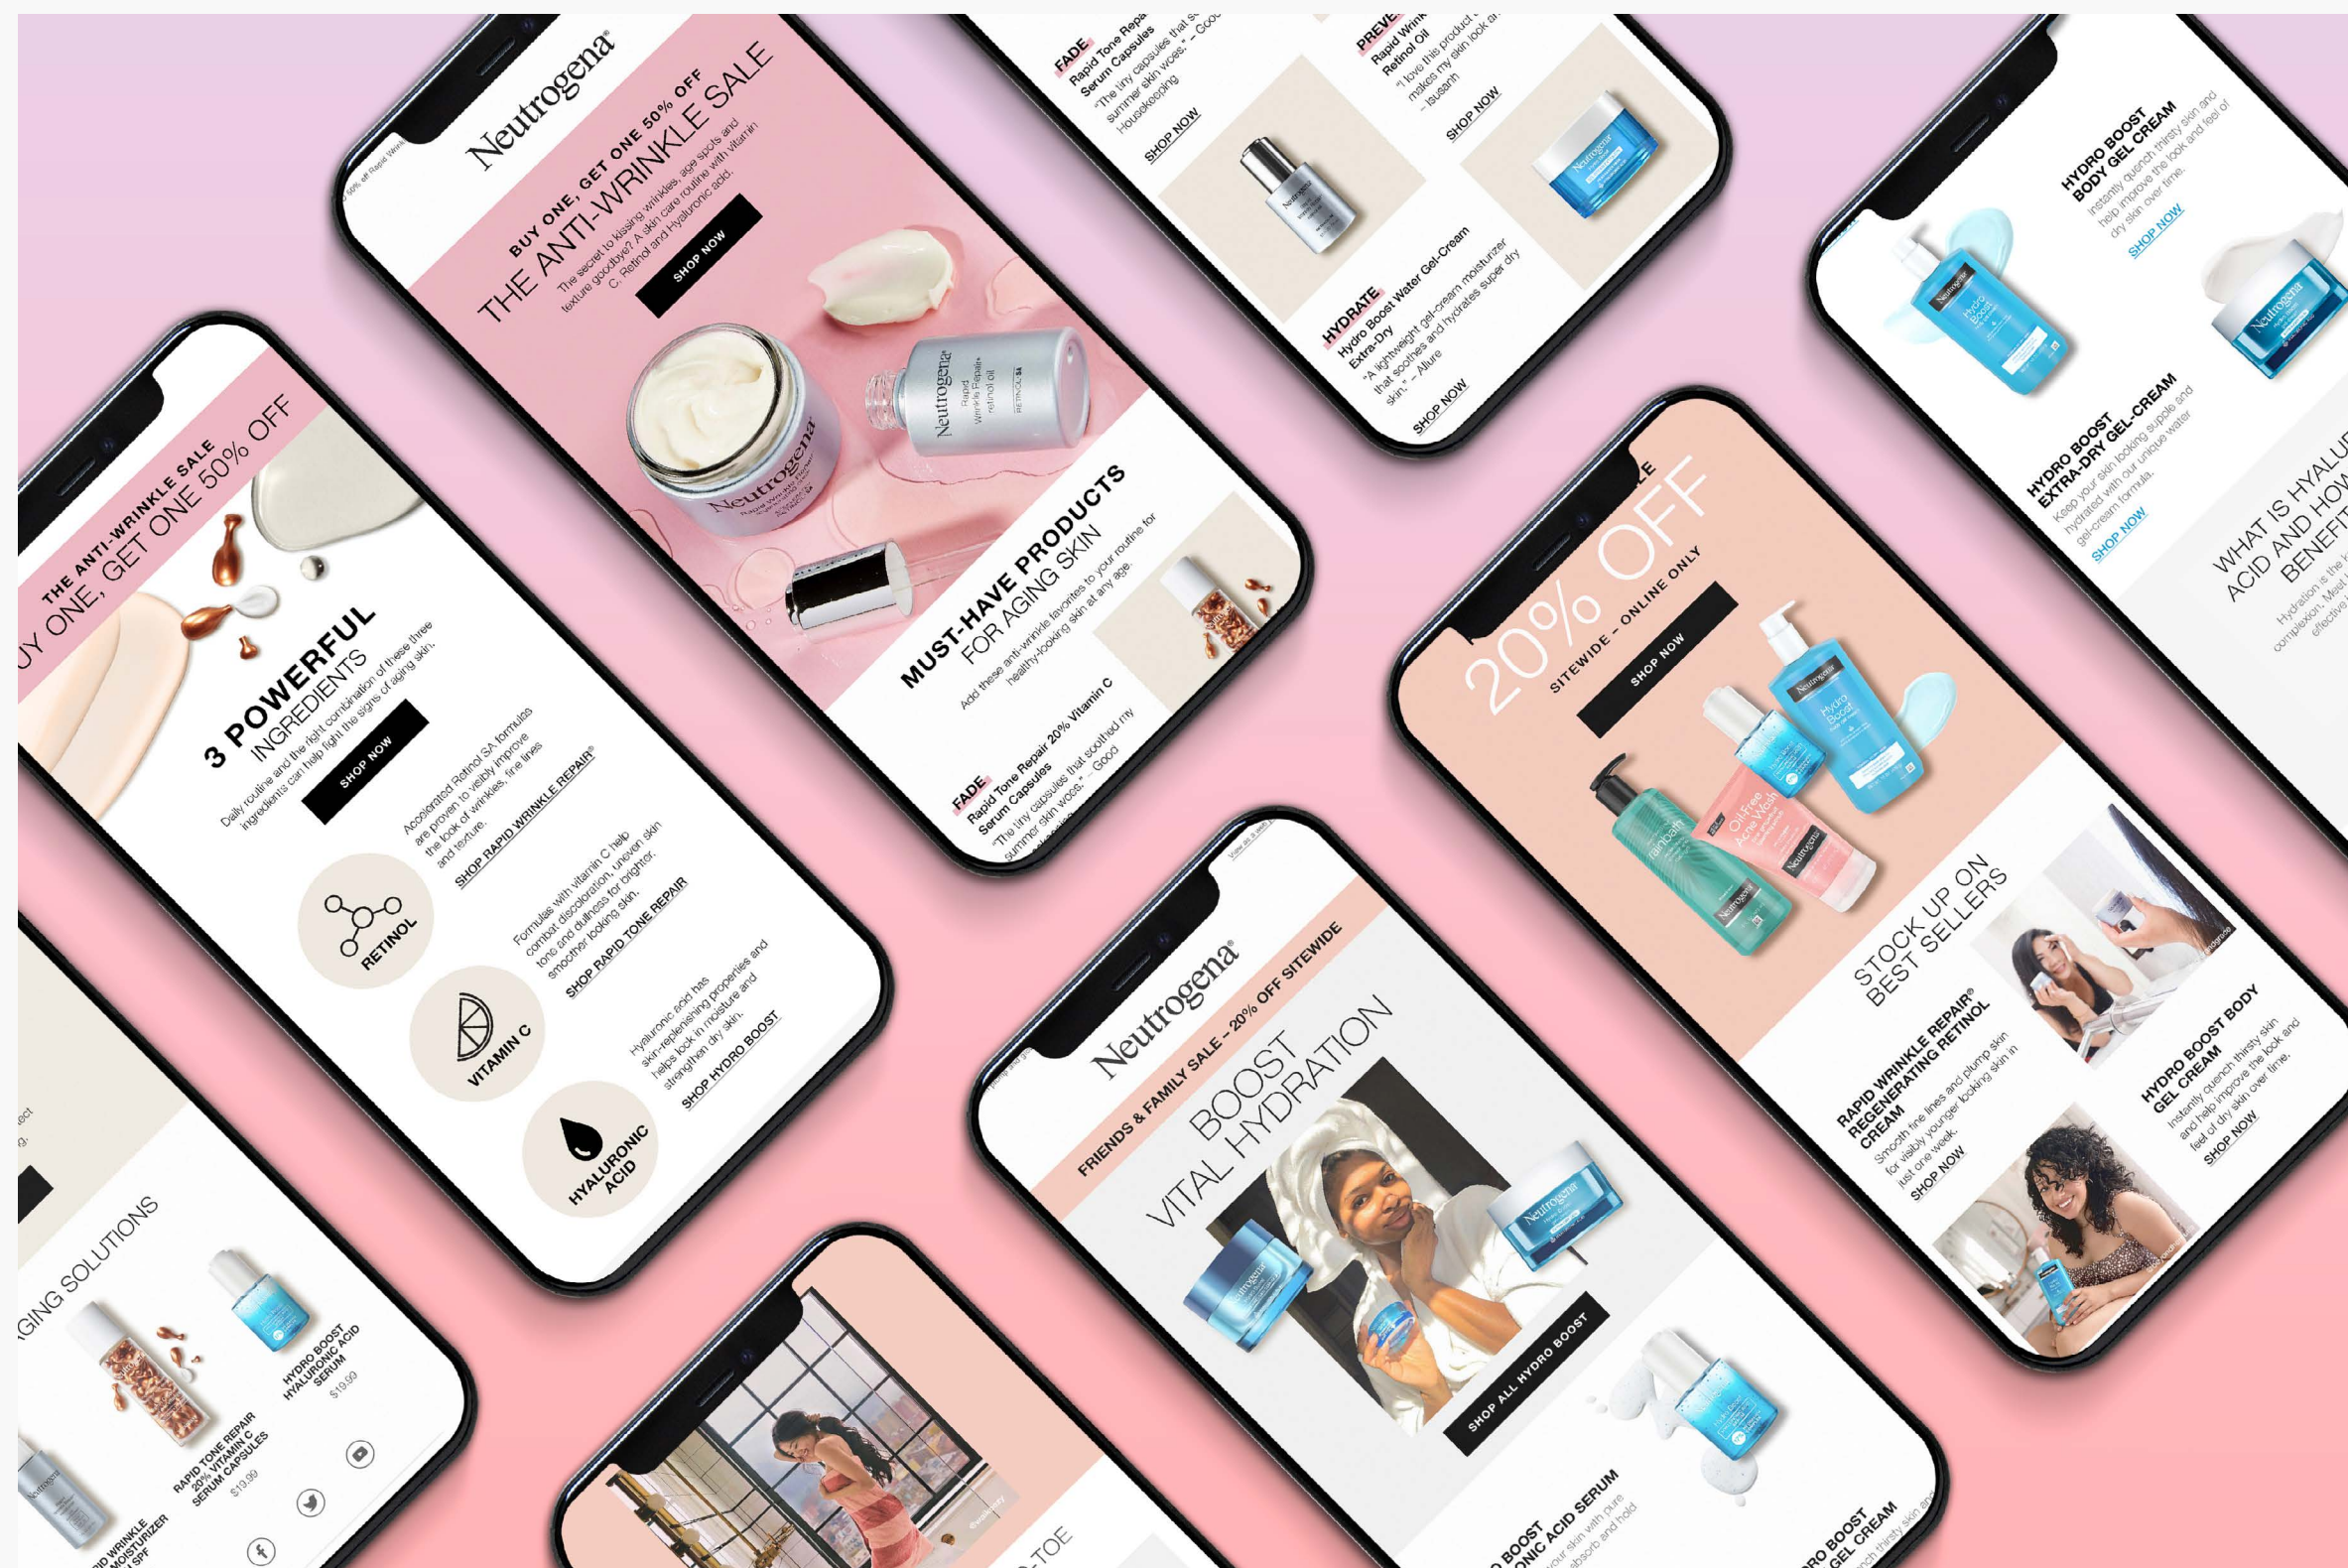

Neutrogena

ART DIRECTION / EMAIL / WEB DESIGN