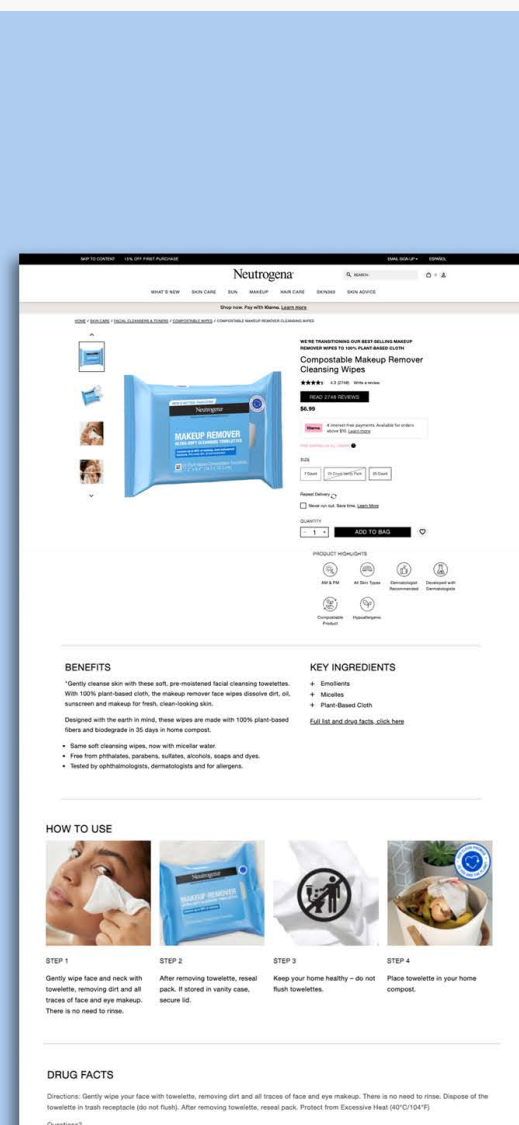

GET QUOTE

Container Details

16' Container
Size
Weight
Weather resistant

19' Container
Size
Weight
Weather resistant

MACS WEBDESIGN

Neutrogena

ART DIRECTION / EMAIL / WEB DESIGN

FULL ACNE COVERAGE. ZERO WORRIES.

Neutrogena® Clear Coverage.
Makeup developed with dermatologists
that covers your acne without
making it worse.

SHOP NOW

BUY 1, GET 1 50% OFF

THE ANTI-WRINKLE SALE

Save on facial moisturizers and serums for
a limited time.